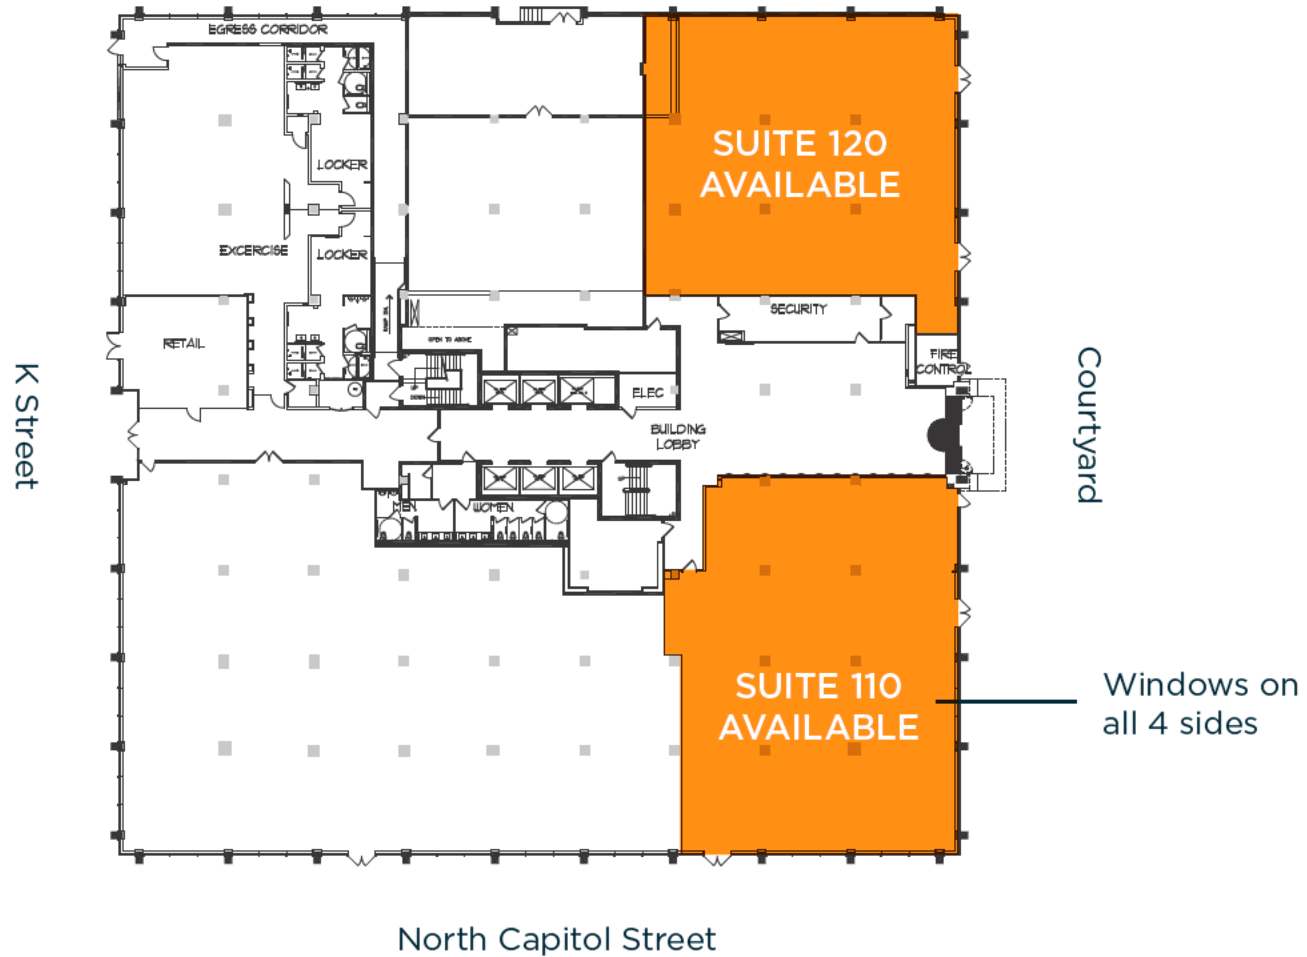

# /// 999 NORTH CAPITOL STREET

# 1<sup>ST</sup> FLOOR

SUITE 120: 4,760 RSF | SUITE 110: 5,848 RSF ///

- OFFICE
- WORK STATIONS
- WORK ROOMS
- MEETING ROOMS

# /// 999 NORTH CAPITOL STREET

3<sup>RD</sup> FLOOR

4,104 - 17,277 RSF ///

# /// 999 NORTH CAPITOL STREET

4<sup>TH</sup> FLOOR

36,443 RSF ///

- OFFICE
- WORK STATIONS
- WORK ROOMS
- MEETING ROOMS

WORK STATIONS

RECEPTION

Courtyard

North Capitol Street