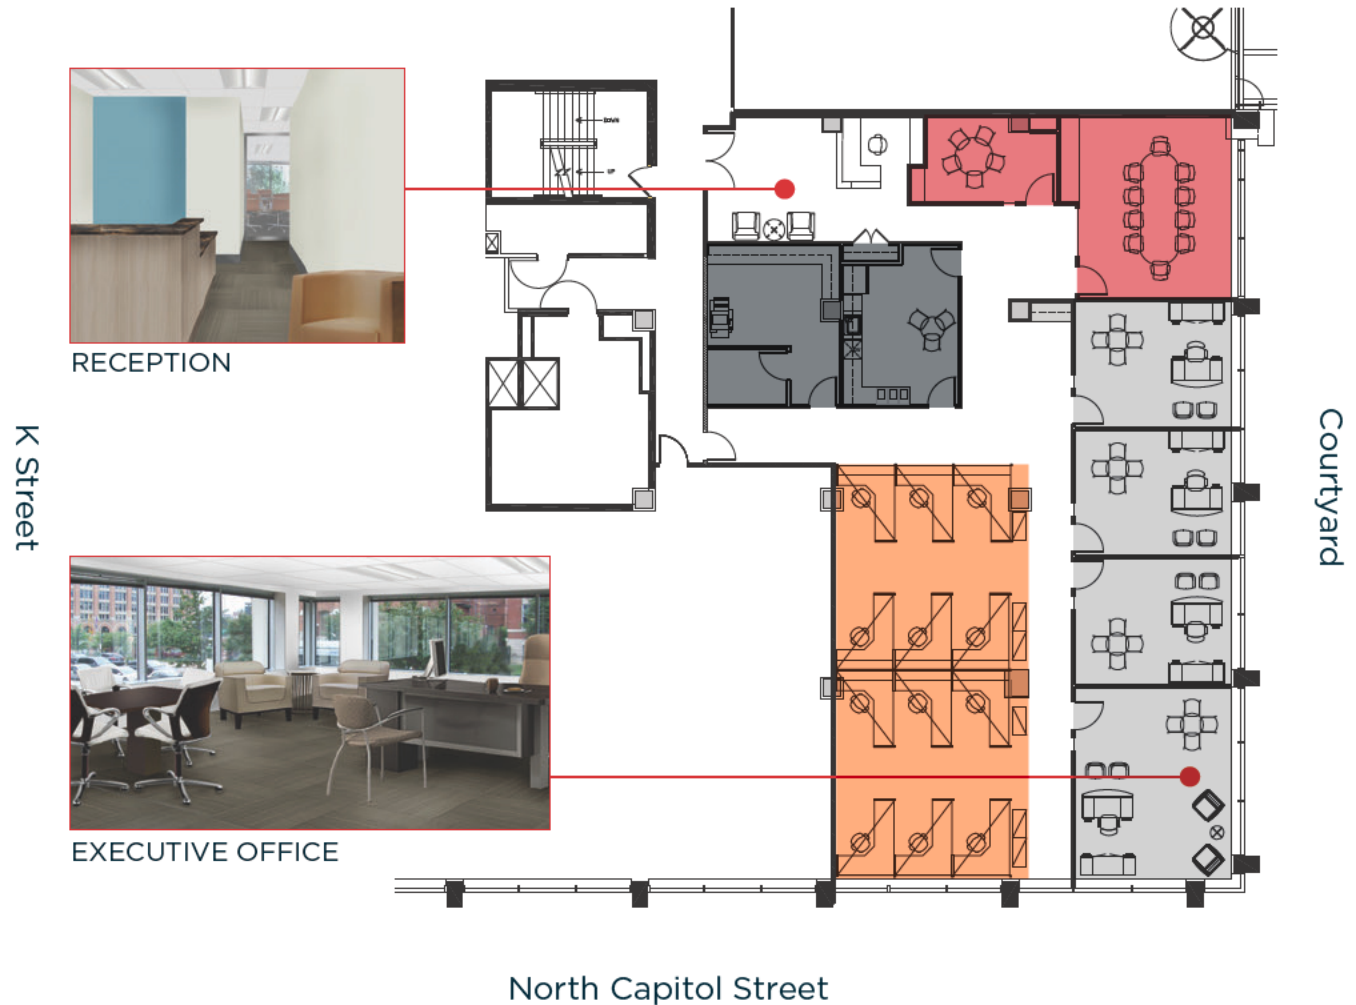

# /// 999 NORTH CAPITOL STREET

# 1<sup>ST</sup> FLOOR

SUITE 120: 4,760 RSF | SUITE 110: 5,848 RSF ///

- OFFICE
- WORK STATIONS
- WORK ROOMS
- MEETING ROOMS

# /// 999 NORTH CAPITOL STREET

3<sup>RD</sup> FLOOR

4,104 - 17,277 RSF ///

# /// 999 NORTH CAPITOL STREET

4<sup>TH</sup> FLOOR

36,443 RSF ///

- OFFICE
- WORK STATIONS
- WORK ROOMS
- MEETING ROOMS

WORK STATIONS

RECEPTION

Courtyard

North Capitol Street