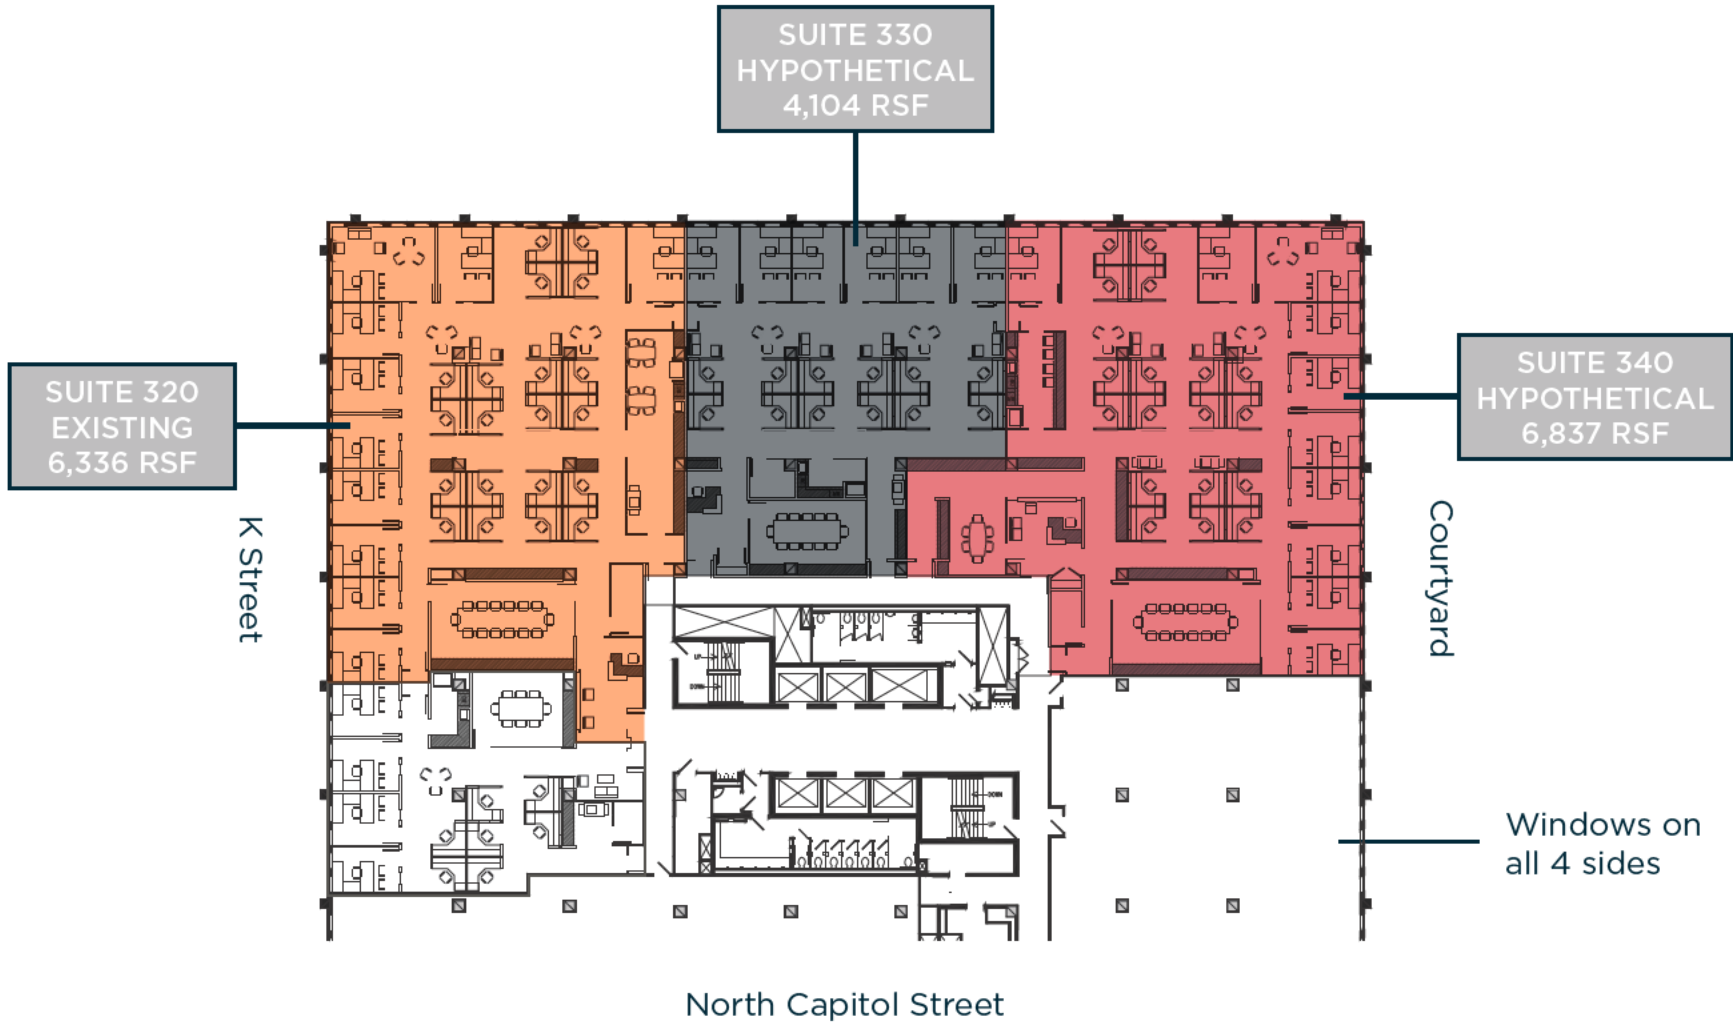

# 1<sup>ST</sup> FLOOR

SUITE 120: 4,760 RSF | SUITE 110: 5,848 RSF ///

- OFFICE
- WORK STATIONS
- WORK ROOMS
- MEETING ROOMS

# /// 999 NORTH CAPITOL STREET

3<sup>RD</sup> FLOOR

4,104 - 17,277 RSF ///

# /// 999 NORTH CAPITOL STREET

4<sup>TH</sup> FLOOR

36,443 RSF ///

- OFFICE
- WORK STATIONS
- WORK ROOMS
- MEETING ROOMS

WORK STATIONS

RECEPTION

Courtyard

North Capitol Street