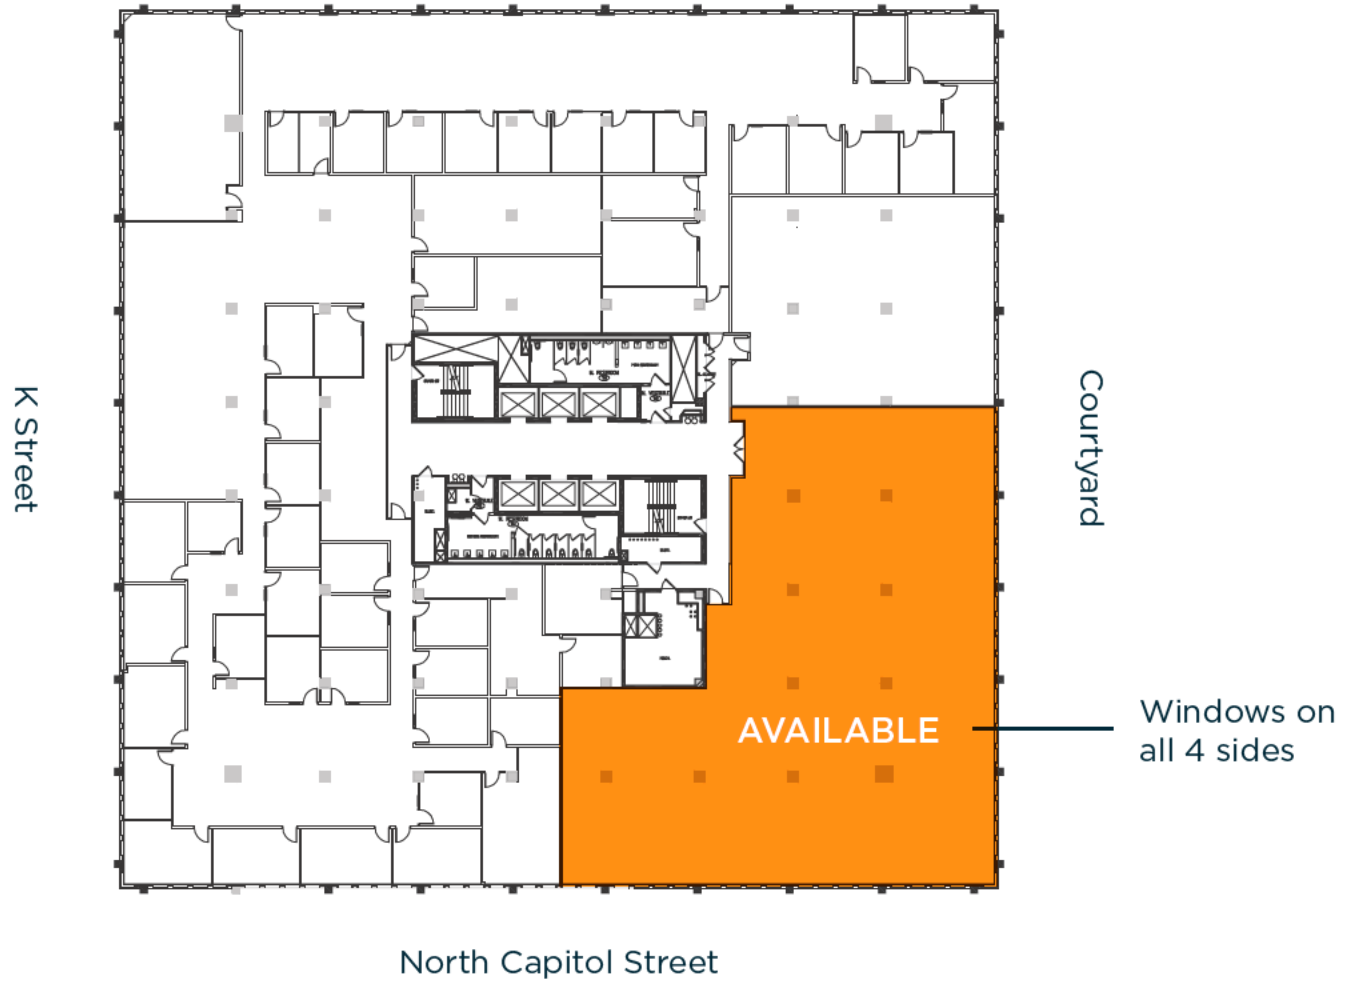

# 1<sup>ST</sup> FLOOR

SUITE 120: 4,760 RSF | SUITE 110: 5,848 RSF ///

- OFFICE
- WORK STATIONS
- WORK ROOMS
- MEETING ROOMS

# /// 999 NORTH CAPITOL STREET

3<sup>RD</sup> FLOOR

4,104 - 17,277 RSF ///

# /// 999 NORTH CAPITOL STREET

4<sup>TH</sup> FLOOR

36,443 RSF ///

- OFFICE
- WORK STATIONS
- WORK ROOMS
- MEETING ROOMS

WORK STATIONS

RECEPTION

Courtyard

North Capitol Street