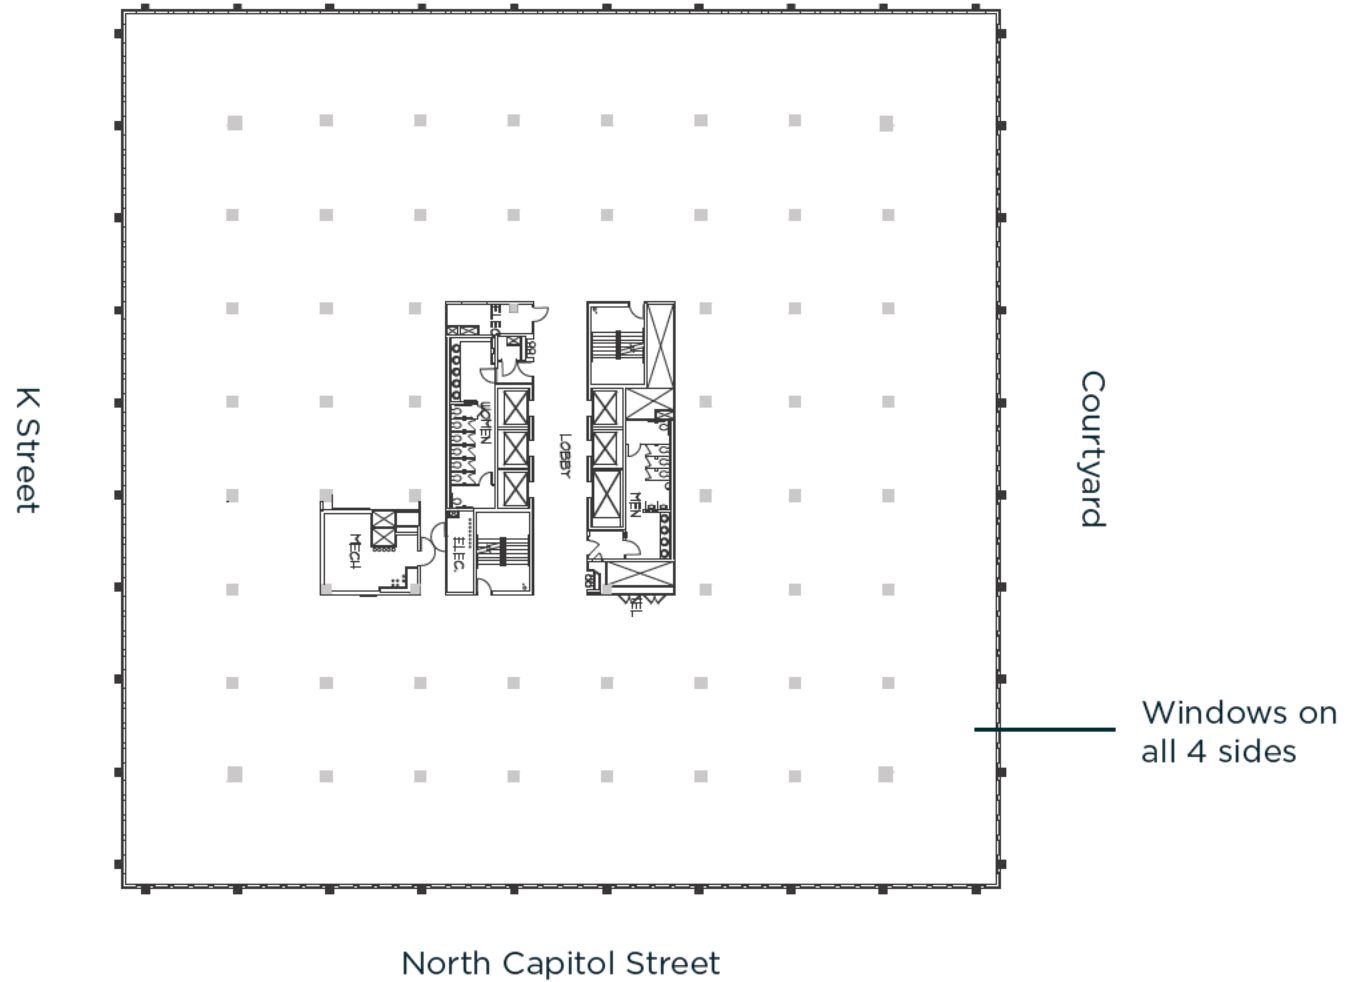

/// 999 NORTH CAPITOL STREET

4TH FLOOR

36,443 RSF ///