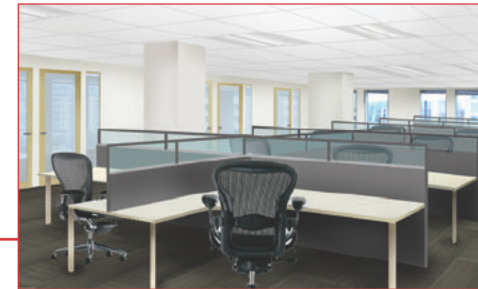

- OFFICE
- WORK STATIONS
- WORK ROOMS
- MEETING ROOMS

WORK STATIONS