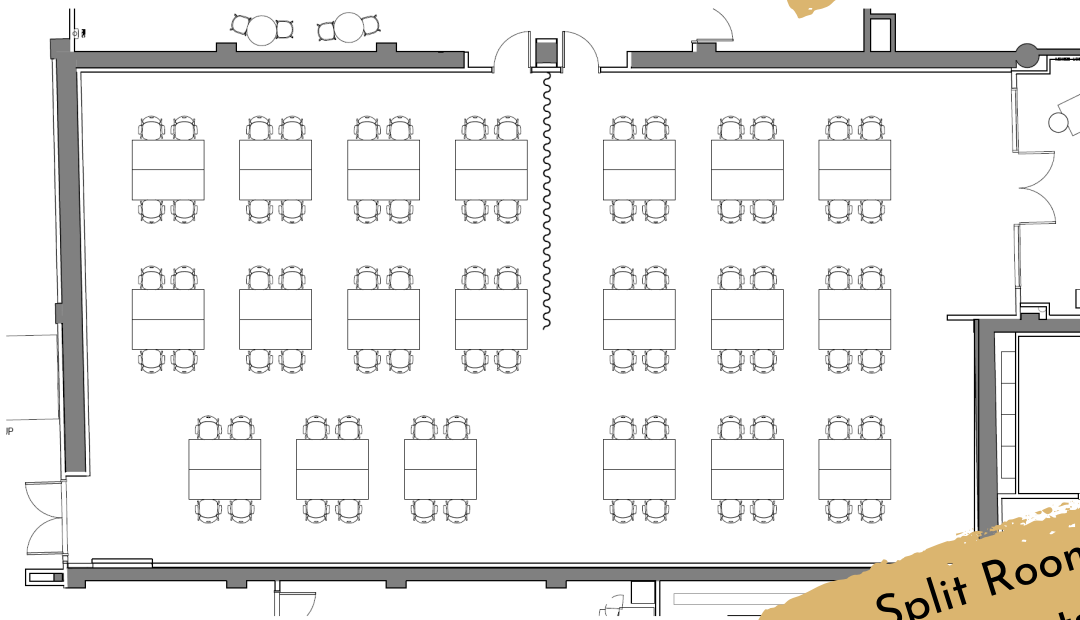

holden court

Configurations - U-Shape

Full Room
34 seats

Split Room
56 seats

holden court

Configurations - Board Room

Full Room
56 seats

Split Room
64 seats

holden court

Configurations - Pods

Full Room
92 seats

Split Room
80 seats

holden court

Configurations - Auditorium / Training

Auditorium
140 seats

Training
90 seats