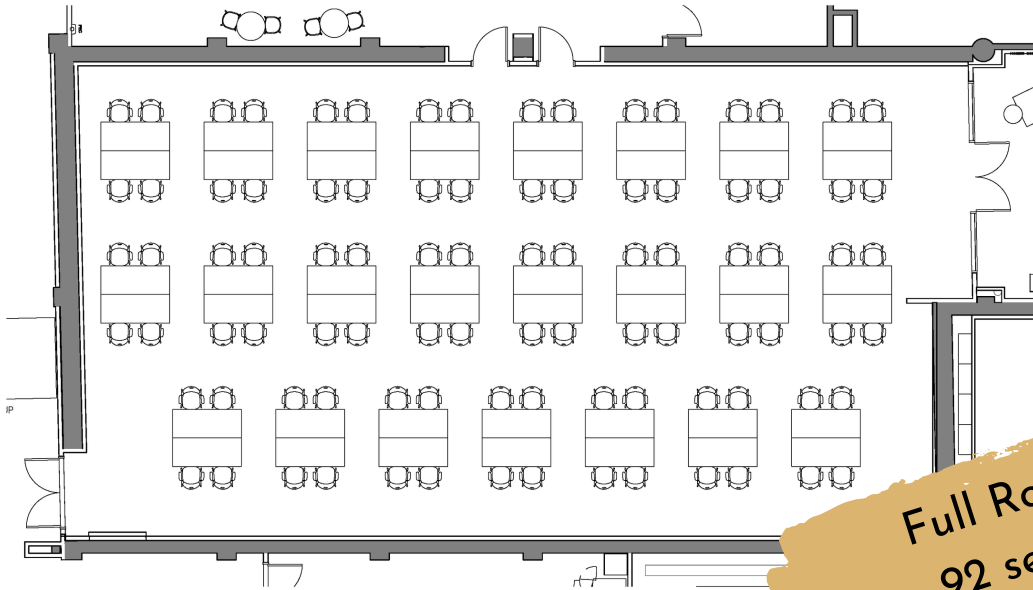

holden court

Configurations - U-Shape

Full Room
34 seats

Split Room
56 seats

holden court

Configurations - Board Room

Full Room
56 seats

Split Room
64 seats

holden court

Configurations - Pods

Full Room
92 seats

Split Room
80 seats

holden court

Configurations - Auditorium / Training

Auditorium
140 seats

Training
90 seats