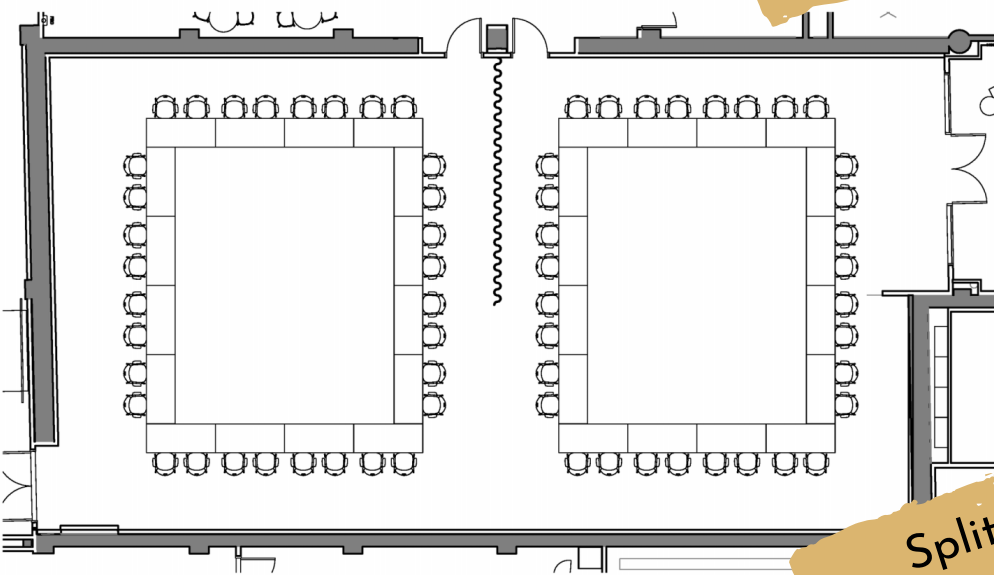

holden court

Configurations - U-Shape

Full Room
34 seats

Split Room
56 seats

holden court

Configurations - Board Room

Full Room
56 seats

Split Room
64 seats

holden court

Configurations - Pods

Full Room
92 seats

Split Room
80 seats

holden court

Configurations - Auditorium / Training

Auditorium
140 seats

Training
90 seats