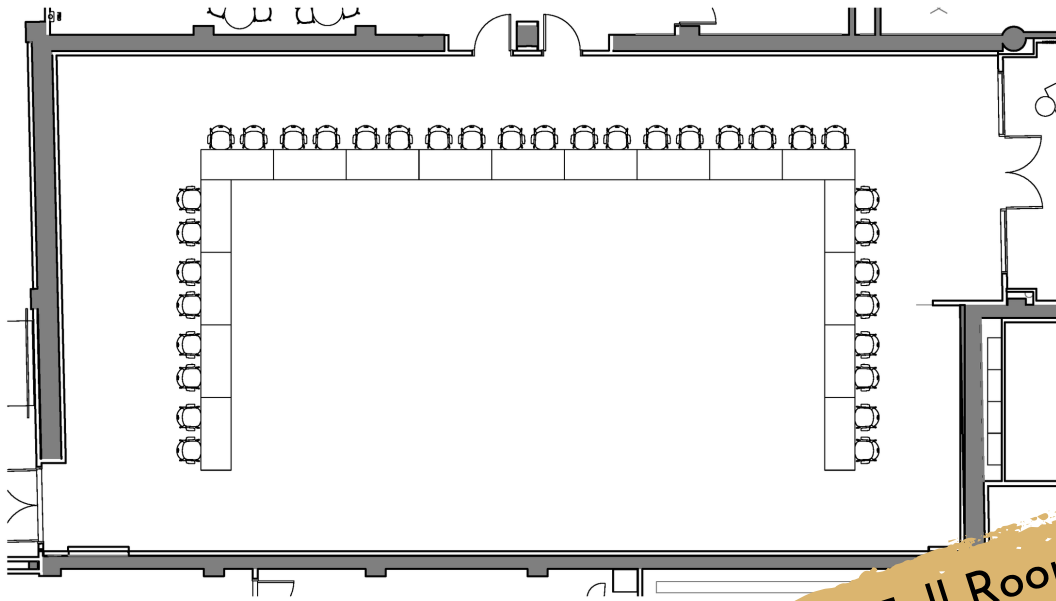

holden court

Configurations - U-Shape

Full Room
34 seats

Split Room
56 seats

holden court

Configurations - Board Room

Full Room
56 seats

Split Room
64 seats

holden court

Configurations - Pods

Full Room
92 seats

Split Room
80 seats

holden court

Configurations - Auditorium / Training

Auditorium
140 seats

Training
90 seats