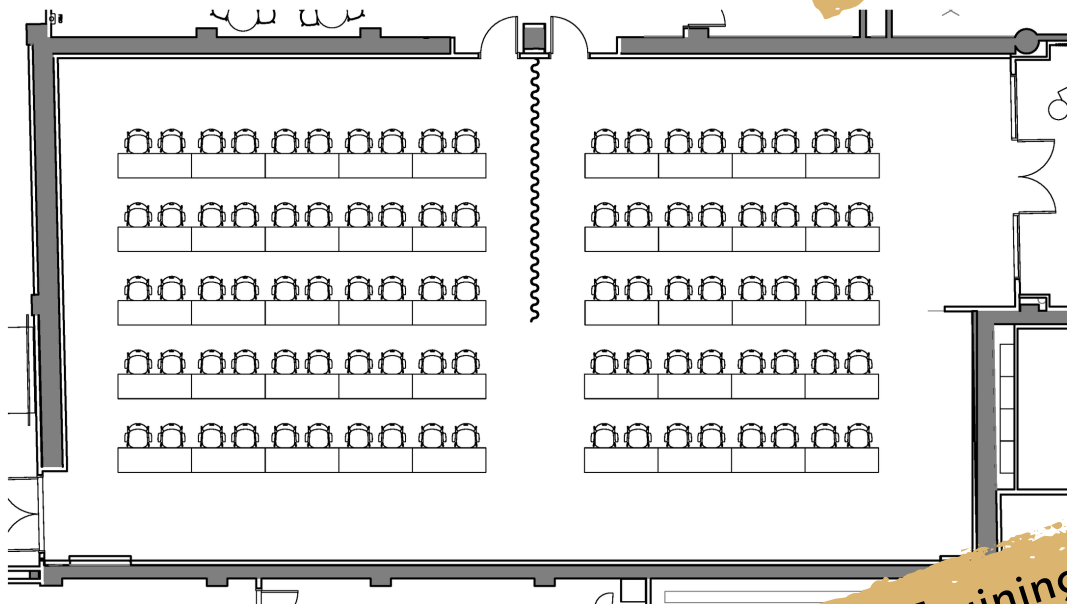

holden court

Configurations - U-Shape

Full Room
34 seats

Split Room
56 seats

holden court

Configurations - Board Room

Full Room
56 seats

Split Room
64 seats

holden court

Configurations - Pods

Full Room
92 seats

Split Room
80 seats

holden court

Configurations - Auditorium / Training

Auditorium
140 seats

Training
90 seats