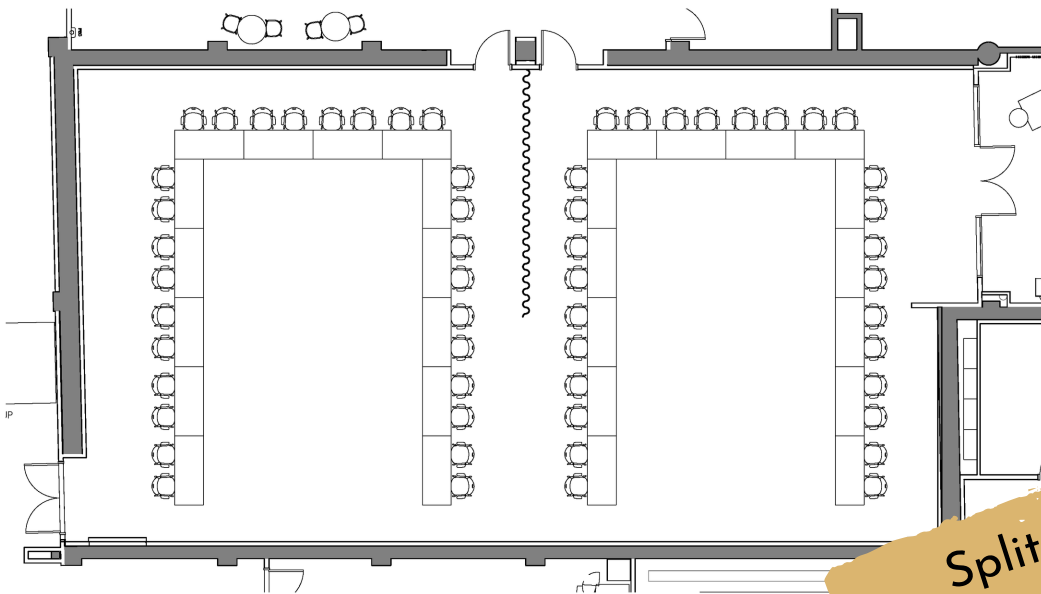

holden court

Configurations - U-Shape

Full Room
34 seats

Split Room
56 seats

holden court

Configurations - Board Room

Full Room
56 seats

Split Room
64 seats

holden court

Configurations - Pods

Full Room
92 seats

Split Room
80 seats

holden court

Configurations - Auditorium / Training

Auditorium
140 seats

Training
90 seats