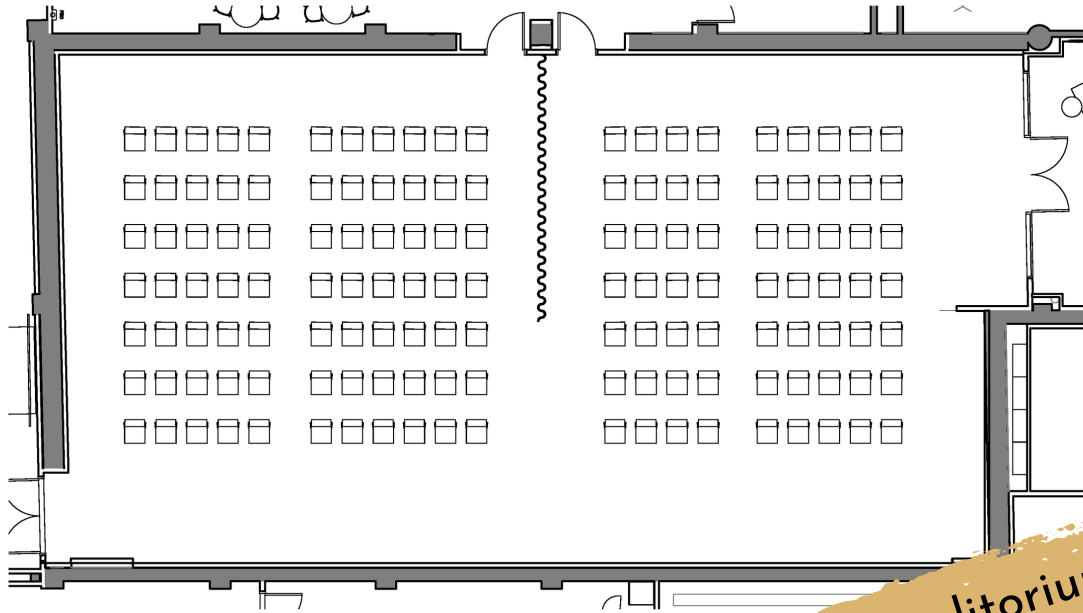

holden court

Configurations - U-Shape

Full Room
34 seats

Split Room
56 seats

holden court

Configurations - Board Room

Full Room
56 seats

Split Room
64 seats

holden court

Configurations - Pods

Full Room
92 seats

Split Room
80 seats

holden court

Configurations - Auditorium / Training

Auditorium
140 seats

Training
90 seats