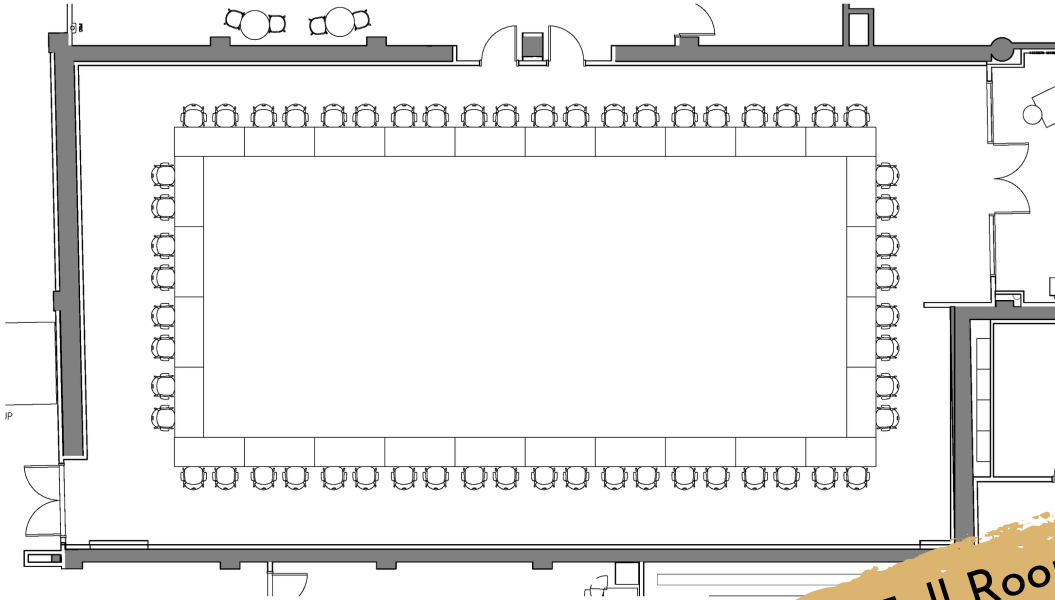

holden court

Configurations - U-Shape

Full Room
34 seats

Split Room
56 seats

holden court

Configurations - Board Room

Full Room
56 seats

Split Room
64 seats

holden court

Configurations - Pods

Full Room
92 seats

Split Room
80 seats

holden court

Configurations - Auditorium / Training

Auditorium
140 seats

Training
90 seats