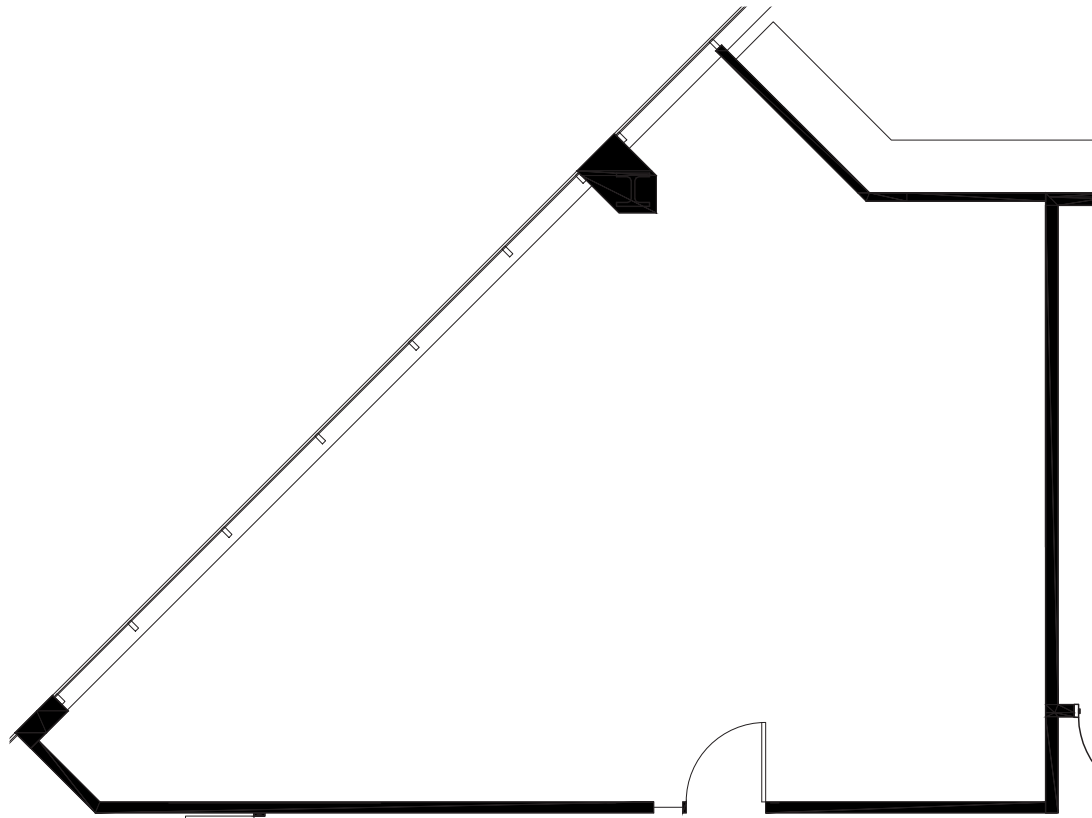

SUITE 124
800 SF

2 MID AMERICA PLAZA

MID AMERICA PLAZA

For leasing information, please contact:

Fred Ishler

Principal, Avison Young

fred.ishler@avisonyoung.com

D | 312.796.0368