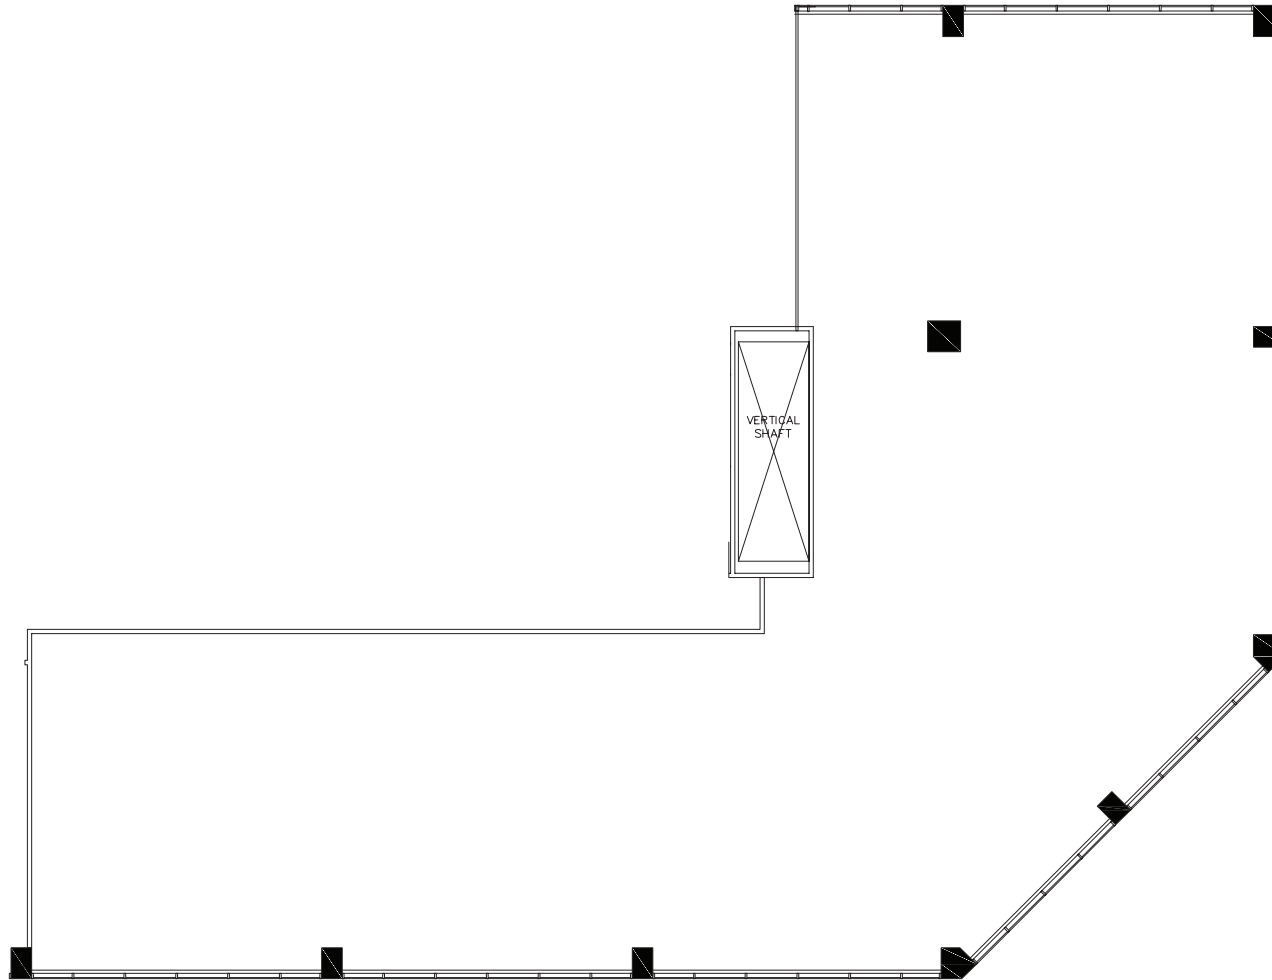

SUITE 850
7,450 SF

2 MID AMERICA PLAZA

MID AMERICA PLAZA

For leasing information, please contact:

Fred Ishler

Principal, Avison Young

fred.ishler@avisonyoung.com

D | 312.796.0368