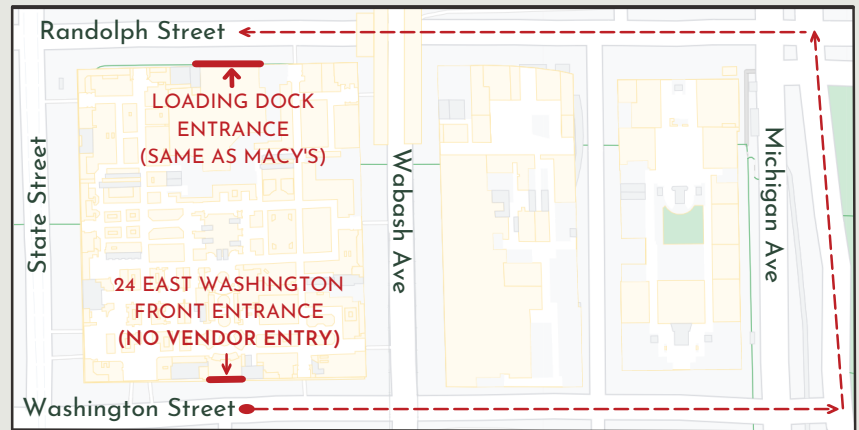

# 24 East Washington Loading Dock

Loading dock entry is located on Randolph Street, in between State Street and Wabash Ave

- Pull in front of dock and wait for door to open
- Follow "24 EAST WASHINGTON" sign to back of dock, Dock 9
- Check in with 24 East Washington Security at the blue booth