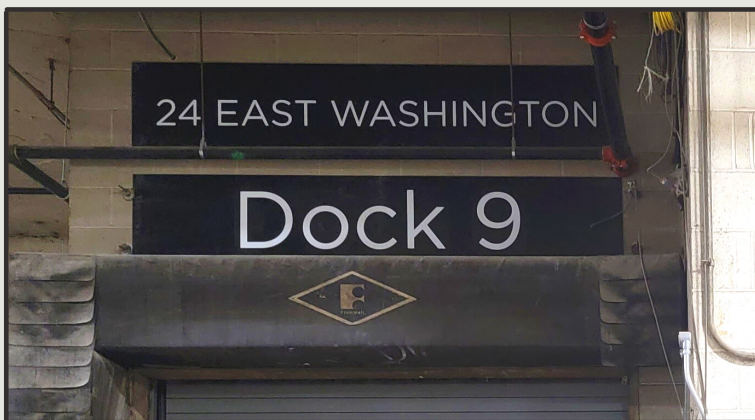

# 24 East Washington Loading Dock

Loading dock entry is located on Randolph Street, in between State Street and Wabash Ave

- Pull in front of dock and wait for door to open
- Follow "24 EAST WASHINGTON" sign to back of dock, Dock 9
- Check in with 24 East Washington Security at the blue booth

If door does not open, please call Dock Security at (312) 736-7826